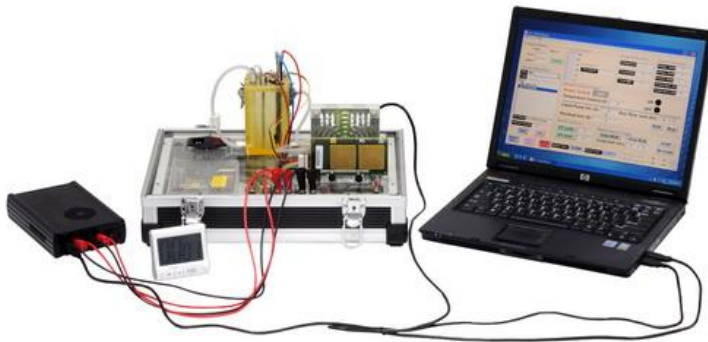

Systelec®
...equipos e insumos para laboratorios educacionales...

GFC-1300 Laboratorio de DMFC

Descripción

GFC-1300 is the best experimental platform for training and studying. Various basic applications for fuel cell are provided, which are based on plug & play Flexible channels for analog inputs & digital outputs